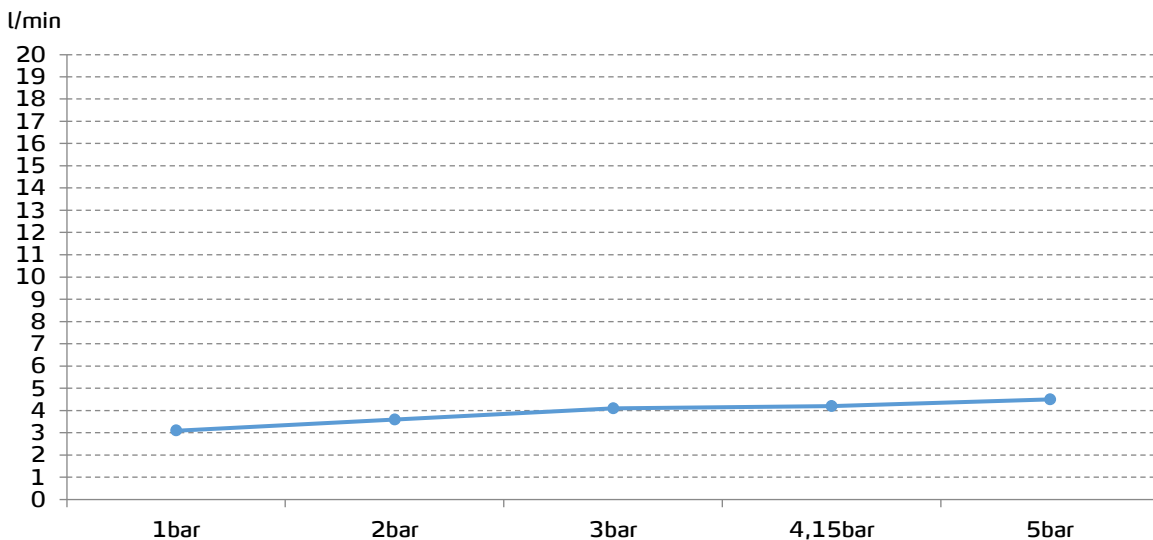

Ceramic discs cartridge  $\varnothing 35$  mm

3/8" flexible connection hoses included

Installation with up-down valve

## FLOW RATE

Data measured in maximum flow position with mixed water