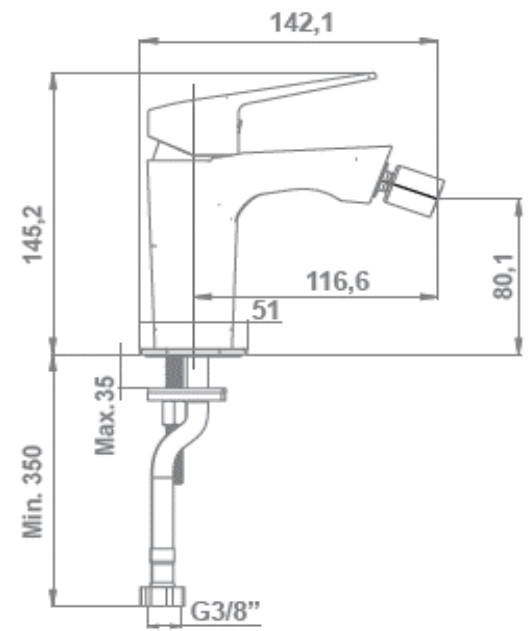

# gala

Reference G3927100  
Description Bidet mixer  
Collection SíA

Ceramic discs cartridge  $\varnothing 35$  mm

3/8" flexible connection hoses included

Installation with up-down valve

## FLOW RATE

Data measured in maximum flow position with mixed water