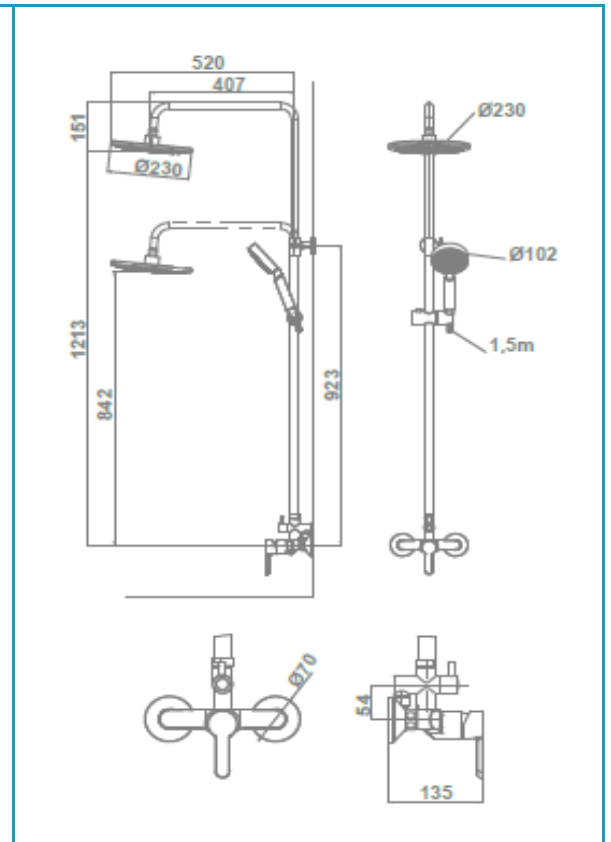

gala

Reference G3991500
Description Shower column
Collection Mena

TECHNICAL SPECIFICATIONS

-  Produced with recycled materials
-  The alloy used to produce it is included in the "European Positive List" (no migration of hazardous materials to water)
-  G-Last chrome technology: high resistance against scratches

Ceramic discs cartridge $\varnothing 35$ mm

37 cm extensible shower bar

Shower set included:

- $\varnothing 23$ cm shower head
- 150 cm flexible hose
- $\varnothing 10$ cm hand shower. 1 function
- Hand shower holder

FLOW RATE

Data measured in maximum flow position with mixed water