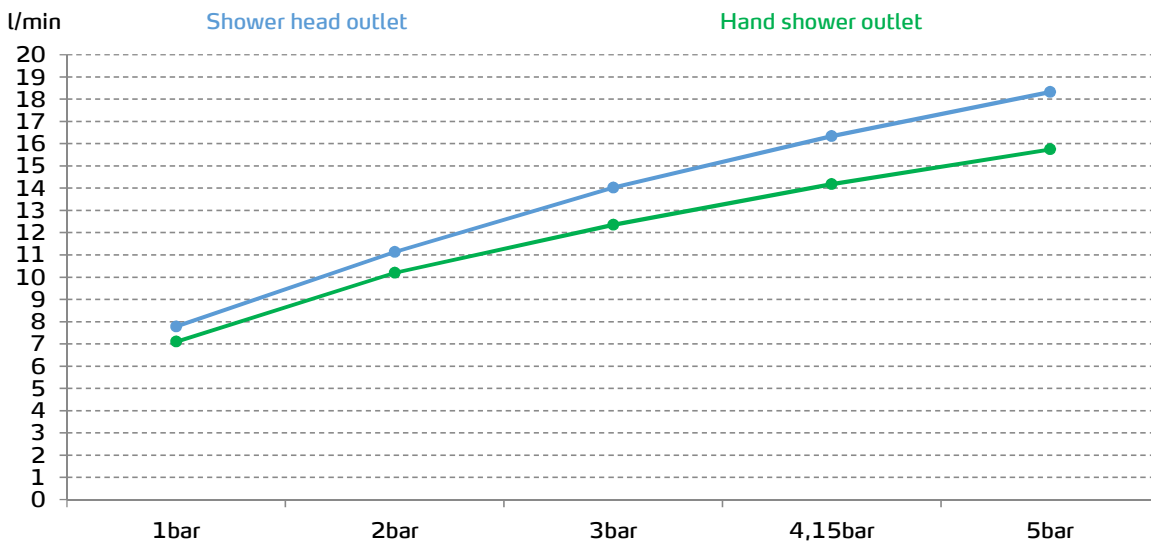

gala

Reference G3991500
Description Shower column
Collection Mena

TECHNICAL SPECIFICATIONS

-  Produced with recycled materials
-  The alloy used to produce it is included in the "European Positive List" (no migration of hazardous materials to water)
-  G-Last chrome technology: high resistance against scratches

Ceramic discs cartridge $\varnothing 35$ mm

37 cm extensible shower bar

Shower set included:

- $\varnothing 23$ cm shower head
- 150 cm flexible hose
- $\varnothing 10$ cm hand shower. 1 function
- Hand shower holder

FLOW RATE

Data measured in maximum flow position with mixed water