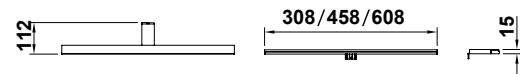

# Espejos y luminarias

Luminarias

	€/u	
38265 <b>LUMINARIA DAILY 60 CM</b> Luminaria led 12 W.		
● 00 Cromo	66,0	● 02 Negro 66,0
38266 <b>LUMINARIA DAILY 45 CM</b> Luminaria led 10 W.		
● 00 Cromo	54,0	● 02 Negro 54,0
38267 <b>LUMINARIA DAILY 30 CM</b> Luminaria led 8 W.		
● 00 Cromo	47,0	● 02 Negro 47,0