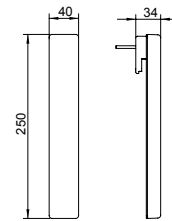

Espejos y luminarias

Luminarias

	€/u	
38265 LUMINARIA DAILY 60 CM Luminaria led 12 W.		
● 00 Cromo	66,0	● 02 Negro 66,0
38266 LUMINARIA DAILY 45 CM Luminaria led 10 W.		
● 00 Cromo	54,0	● 02 Negro 54,0
38267 LUMINARIA DAILY 30 CM Luminaria led 8 W.		
● 00 Cromo	47,0	● 02 Negro 47,0

	€/u
38471 LUMINARIA KUL 9 CM Luminaria 5W. Posibilidad de instalación en cualquier punto del espejo.	50,0