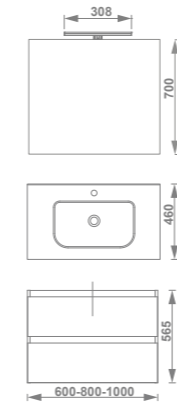

Daily

403€

Conjunto 90cm 2C+P

Mueble + lavabo

Ref. 7895230

Acabado Galet Brillo

Pack con espejo y luminaria LED incluidos

Ref. 7917130

483€