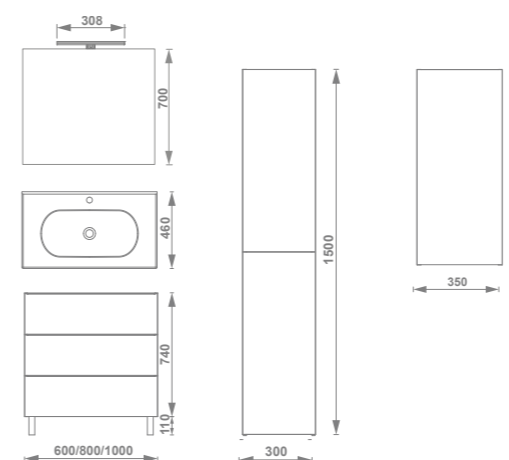

Shona

492€

Conjunto 100cm 3C
Mueble + lavabo
Ref. 7896831
Acabado Galet Mate

Pack con espejo y
luminaria LED incluidos
Ref. 7918731
664€

SHONA

BLANCO MATE

GALET MATE

€/u

Columna 30x150x28 cm
2 puertas

3804621

3804631

202,0

SHONA

BLANCO MATE

GALET MATE

€/u

Alto 35x80x15 cm
1 puerta

3804721

3804731

156,0

SHONA

BLANCO MATE

GALET MATE

€/u

60 cm
3 cajones

Pack *
Conjunto (mueble + lavabo)

7918521
7896621

7918531
7896631

506,0
431,0

80 cm
3 cajones

Pack *
Conjunto (mueble + lavabo)

7918621
7896721

7918631
7896731

556,0
464,0

100 cm
3 cajones

Pack *
Conjunto (mueble + lavabo)

7918721
7896821

7918731
7896831

664,0
492,0

Soft Close

Guías Hettich

Extracción total

* Pack: mueble+lavabo+espejo Only+luminaria Daily 30 LED 8W.