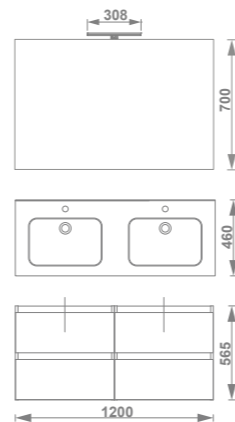

Daily

403€

Conjunto 90cm 2C+P

Mueble + lavabo

Ref. 7895230

Acabado Galet Brillo

Pack con espejo y luminaria LED incluidos

Ref. 7917130

483€