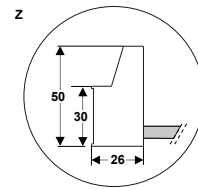

KLEVAN

Klevan F front enclosure 130 cm.

TECHNICAL DRAWINGS

FEATURES

Klevan F front enclosure 130 cm. (1 fixed segment + 1 sliding door).
 Installation between 3 walls. Front enclosure and for rectangular shower trays.
 Available while stocks last.

Door type: Sliding doors

Glass thickness (mm): 6

Maximum installation length (inch): 53,54

Maximum installation length (inch): 53 9/16"

Maximum installation length (mm): 1360

Minimum installation length (inch): 49 5/8"

Minimum installation length (inch): 49,65

Minimum installation length (mm): 1261

Net weight (kg): 46

Suitable for: Shower tray

Type of entry: Quadrant (between 2 walls)

F	A	C	B
1000	Min. 972	360	515
	Max. 1072	460	
1100	Min. 1073	410	565
	Max. 1172	510	
1200	Min. 1173	460	615
	Max. 1272	560	
1300	Min. 1273	510	665
	Max. 1372	610	
1400	Min. 1373	560	715
	Max. 1472	660	
1500	Min. 1473	610	765
	Max. 1572	710	
1600	Min. 1573	660	815
	Max. 1672	760	

LF	D
700	Min. 670
	Max. 705
800	Min. 770
	Max. 805
900	Min. 870
	Max. 905

COMPATIBLE WITH

Klevan LF fixed side 70 cm.

G8931500

Klevan LF fixed side 80 cm.

G8931600