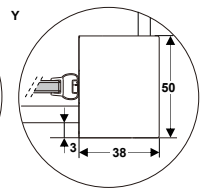

KLEVAN

Klevan F front enclosure 130 cm.

TECHNICAL DRAWINGS

FEATURES

Klevan F front enclosure 130 cm. (1 fixed segment + 1 sliding door).
 Installation between 3 walls. Front enclosure and for rectangular shower trays.
 Available while stocks last.

Door type: Sliding doors

Glass thickness (mm): 6

Maximum installation length (inch): 53,54

Maximum installation length (inch): 53 9/16"

Maximum installation length (mm): 1360

Minimum installation length (inch): 49 5/8"

Minimum installation length (inch): 49,65

Minimum installation length (mm): 1261

Net weight (kg): 46

Suitable for: Shower tray

Type of entry: Quadrant (between 2 walls)

F	A	C	B
1000	Min. 972	360	515
	Max. 1072	460	
1100	Min. 1073	410	565
	Max. 1172	510	
1200	Min. 1173	460	615
	Max. 1272	560	
1300	Min. 1273	510	665
	Max. 1372	610	
1400	Min. 1373	560	715
	Max. 1472	660	
1500	Min. 1473	610	765
	Max. 1572	710	
1600	Min. 1573	660	815
	Max. 1672	760	

LF	D
700	Min. 670
	Max. 705
800	Min. 770
	Max. 805
900	Min. 870
	Max. 905

COMPATIBLE WITH

Klevan LF fixed side 70 cm.

G8931500

Klevan LF fixed side 80 cm.

G8931600