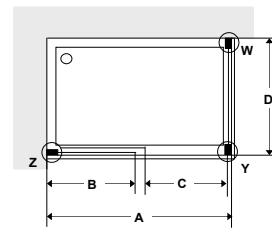

KLEVAN

Klevan F front enclosure 130 cm.

TECHNICAL DRAWINGS

FEATURES

Klevan F front enclosure 130 cm. (1 fixed segment + 1 sliding door).
 Installation between 3 walls. Front enclosure and for rectangular shower trays.
 Available while stocks last.

Door type: Sliding doors

Glass thickness (mm): 6

Maximum installation length (inch): 53,54

Maximum installation length (inch): 53 9/16"

Maximum installation length (mm): 1360

Minimum installation length (inch): 49 5/8"

Minimum installation length (inch): 49,65

Minimum installation length (mm): 1261

Net weight (kg): 46

Suitable for: Shower tray

Type of entry: Quadrant (between 2 walls)

F	A	C	B
1000	Min. 972	360	515
	Max. 1072	460	
1100	Min. 1073	410	565
	Max. 1172	510	
1200	Min. 1173	460	615
	Max. 1272	560	
1300	Min. 1273	510	665
	Max. 1372	610	
1400	Min. 1373	560	715
	Max. 1472	660	
1500	Min. 1473	610	765
	Max. 1572	710	
1600	Min. 1573	660	815
	Max. 1672	760	

LF	D
700	Min. 670
	Max. 705
800	Min. 770
	Max. 805
900	Min. 870
	Max. 905

COMPATIBLE WITH

Klevan LF fixed side 70 cm.

G8931500

Klevan LF fixed side 80 cm.

G8931600