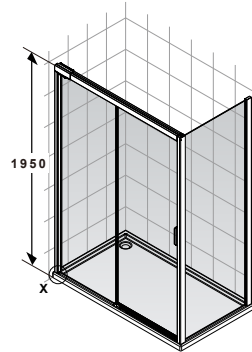

KLEVAN

Klevan F front enclosure 130 cm.

TECHNICAL DRAWINGS

FEATURES

Klevan F front enclosure 130 cm. (1 fixed segment + 1 sliding door).
 Installation between 3 walls. Front enclosure and for rectangular shower trays.
 Available while stocks last.

Door type: Sliding doors

Glass thickness (mm): 6

Maximum installation length (inch): 53,54

Maximum installation length (inch): 53 9/16"

Maximum installation length (mm): 1360

Minimum installation length (inch): 49 5/8"

Minimum installation length (inch): 49,65

Minimum installation length (mm): 1261

Net weight (kg): 46

Suitable for: Shower tray

Type of entry: Quadrant (between 2 walls)

F	A	C	B
1000	Min. 972	360	515
	Max. 1072	460	
1100	Min. 1073	410	565
	Max. 1172	510	
1200	Min. 1173	460	615
	Max. 1272	560	
1300	Min. 1273	510	665
	Max. 1372	610	
1400	Min. 1373	560	715
	Max. 1472	660	
1500	Min. 1473	610	765
	Max. 1572	710	
1600	Min. 1573	660	815
	Max. 1672	760	

LF	D
700	Min. 670
	Max. 705
800	Min. 770
	Max. 805
900	Min. 870
	Max. 905

COMPATIBLE WITH

Klevan LF fixed side 70 cm.

G8931500

Klevan LF fixed side 80 cm.

G8931600