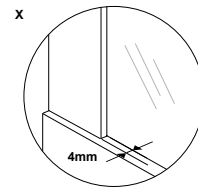

KLEVAN

Klevan F front enclosure 130 cm.

TECHNICAL DRAWINGS

FEATURES

Klevan F front enclosure 130 cm. (1 fixed segment + 1 sliding door).
 Installation between 3 walls. Front enclosure and for rectangular shower trays.
 Available while stocks last.

Door type: Sliding doors

Glass thickness (mm): 6

Maximum installation length (inch): 53,54

Maximum installation length (inch): 53 9/16"

Maximum installation length (mm): 1360

Minimum installation length (inch): 49 5/8"

Minimum installation length (inch): 49,65

Minimum installation length (mm): 1261

Net weight (kg): 46

Suitable for: Shower tray

Type of entry: Quadrant (between 2 walls)

F	A	C	B
1000	Min. 972	360	515
	Max. 1072	460	
1100	Min. 1073	410	565
	Max. 1172	510	
1200	Min. 1173	460	615
	Max. 1272	560	
1300	Min. 1273	510	665
	Max. 1372	610	
1400	Min. 1373	560	715
	Max. 1472	660	
1500	Min. 1473	610	765
	Max. 1572	710	
1600	Min. 1573	660	815
	Max. 1672	760	