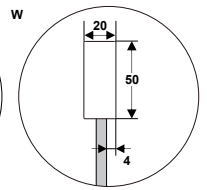

KLEVAN

Klevan F front enclosure 130 cm.

TECHNICAL DRAWINGS

FEATURES

Klevan F front enclosure 130 cm. (1 fixed segment + 1 sliding door).
 Installation between 3 walls. Front enclosure and for rectangular shower trays.
 Available while stocks last.

Door type: Sliding doors

Glass thickness (mm): 6

Maximum installation length (inch): 53,54

Maximum installation length (inch): 53 9/16"

Maximum installation length (mm): 1360

Minimum installation length (inch): 49 5/8"

Minimum installation length (inch): 49,65

Minimum installation length (mm): 1261

Net weight (kg): 46

Suitable for: Shower tray

Type of entry: Quadrant (between 2 walls)

F	A	C	B
1000	Min. 972	360	515
	Max. 1072	460	
1100	Min. 1073	410	565
	Max. 1172	510	
1200	Min. 1173	460	615
	Max. 1272	560	
1300	Min. 1273	510	665
	Max. 1372	610	
1400	Min. 1373	560	715
	Max. 1472	660	
1500	Min. 1473	610	765
	Max. 1572	710	
1600	Min. 1573	660	815
	Max. 1672	760	

LF	D
700	Min. 670
	Max. 705
800	Min. 770
	Max. 805
900	Min. 870
	Max. 905

COMPATIBLE WITH

Klevan LF fixed side 70 cm.

G8931500

Klevan LF fixed side 80 cm.

G8931600