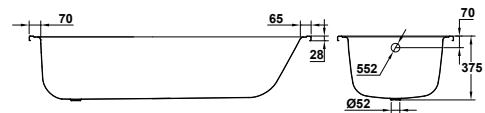

**GALA**

**Enamelled steel bath.**

**DIMENSIONS**

Length 1200 mm  
 Width 700 mm  
 Height 385 mm

**COLOURS AND FINISHES**

01 White

**TECHNICAL DRAWINGS**

**FEATURES**

Gala 120x70x38,5 cm with anti-slip bottom. Waste 52 mm (Not included).  
 Capacity 140 l.

Ref	A	B	Vol.
B70E	1700	1300	≈170
B60E	1600	1200	≈160
B50E	1500	1100	≈150
B40E	1400	1000	≈130
B30E	1300	900	≈120
B20E	1200	800	≈110
B15E	1100	700	≈90

\* 70 litres displacement on average.

Antislip type: Added  
Drain: Not included  
Drain diameter (inch): 2,05  
Drain diameter (inch): 2 1/16"  
Drain diameter (mm): 52  
Height (INCH): 15 3/16"  
Holes for handles (handles not included)  
Inside height (inch): 14 3/4"  
Inside height (inch): 14,76  
Inside height (mm): 375  
Inside length at the bottom (mm): 805  
Inside width (inch): 22,44  
Inside width (inch): 22 7/16"  
Inside width (mm): 570  
Installation legs: Paste legs  
Installation structure: Naked  
Installation type: Drop-in  
Length (INCH): 47 1/4"  
Material: Steel  
Net weight (kg): 19,4  
Overflow trim included  
People capacity: 1  
Shape: Rectangular  
Slip resistance base (Antislip)  
Steel thickness: 2.4 mm  
Water capacity (G.): 36,98  
Water capacity (l): 140  
Width (INCH): 27 9/16"