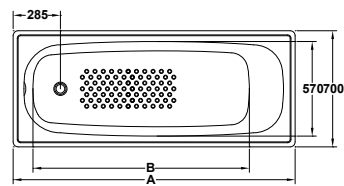

**GALA**

**Enamelled steel bath.**

**DIMENSIONS**

Length 1200 mm  
 Width 700 mm  
 Height 385 mm

**COLOURS AND FINISHES**

01 White

**TECHNICAL DRAWINGS**

**FEATURES**

Gala 120x70x38,5 cm with anti-slip bottom. Waste 52 mm (Not included).  
 Capacity 140 l.

Ref	A	B	Vol.
B70E	1700	1300	≈170
B60E	1600	1200	≈160
B50E	1500	1100	≈150
B40E	1400	1000	≈130
B30E	1300	900	≈120
B20E	1200	800	≈110
B15E	1100	700	≈90

\* 70 litres displacement on average.

Antislip type: Added  
Drain: Not included  
Drain diameter (inch): 2,05  
Drain diameter (inch): 2 1/16"  
Drain diameter (mm): 52  
Height (INCH): 15 3/16"  
Holes for handles (handles not included)  
Inside height (inch): 14 3/4"  
Inside height (inch): 14,76  
Inside height (mm): 375  
Inside length at the bottom (mm): 805  
Inside width (inch): 22,44  
Inside width (inch): 22 7/16"  
Inside width (mm): 570  
Installation legs: Paste legs  
Installation structure: Naked  
Installation type: Drop-in  
Length (INCH): 47 1/4"  
Material: Steel  
Net weight (kg): 19,4  
Overflow trim included  
People capacity: 1  
Shape: Rectangular  
Slip resistance base (Antislip)  
Steel thickness: 2.4 mm  
Water capacity (G.): 36,98  
Water capacity (l): 140  
Width (INCH): 27 9/16"