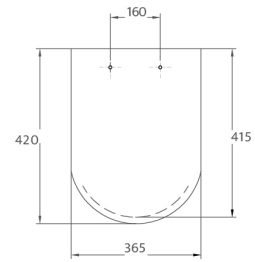

KLEA

Klea fixed seat

DIMENSIONS

Length	420 mm
Width	365 mm
Height	41 mm

COLOURS AND FINISHES

01 White

TECHNICAL DRAWINGS

FEATURES

Fixed Seat

Height (INCH): 1 5/8"

Length (INCH): 16 9/16"

Net weight (kg): 2,15

Width (INCH): 14 3/8"

KLEA

KLEA

INSTALLATION AND USER MANUALS