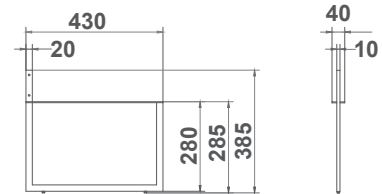

DAILY

Feet

DIMENSIONS

Length	430 mm
Width	40 mm
Height	385 mm

COLOURS AND FINISHES

02 Black (13...)

TECHNICAL DRAWINGS

FEATURES

Frame low feet. Black finish

Height (INCH): 15 3/16"

Length (INCH): 16 15/16"

Width (INCH): 1 9/16"

COMPATIBLE WITH

**Set Furniture unit +
Countertop + Hera Square
Black wash-basin**

G78925..

**Set Furniture unit +
Countertop + Hera Square
Black wash-basin**