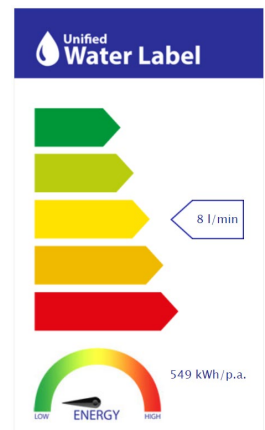

gala

Reference G3782400
 Description Bath and shower mixer with shower set
 Collection ARIJA

TECHNICAL SPECIFICATIONS

- Flow restrictor to 8 l/min included
- Contributes to obtaining VERDE certification through its sustainable use of water
- Produced with recycled materials
- The alloy used to produce it is included in the "European Positive List" (no migration of hazardous materials to water)
- G-Last chrome technology: high resistance against scratches

Ceramic discs cartridge $\varnothing 35$ mm

Shower set included:

- 170 cm flexible hose
- $\varnothing 10$ cm hand shower. 1 function
- Hand shower holder

FLOW RATE

Data measured in maximum flow position with mixed water