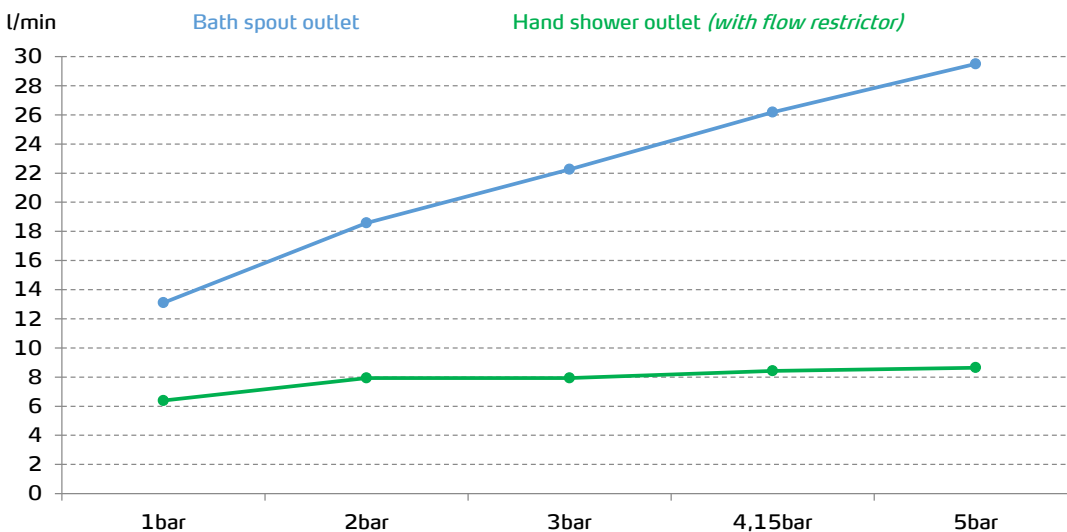

gala

Reference G3782400
 Description Bath and shower mixer with shower set
 Collection ARIJA

TECHNICAL SPECIFICATIONS

- Flow restrictor to 8 l/min included
- Contributes to obtaining VERDE certification through its sustainable use of water
- Produced with recycled materials
- The alloy used to produce it is included in the "European Positive List" (no migration of hazardous materials to water)
- G-Last chrome technology: high resistance against scratches

Ceramic discs cartridge $\varnothing 35$ mm

Shower set included:

- 170 cm flexible hose
- $\varnothing 10$ cm hand shower. 1 function
- Hand shower holder

FLOW RATE

Data measured in maximum flow position with mixed water