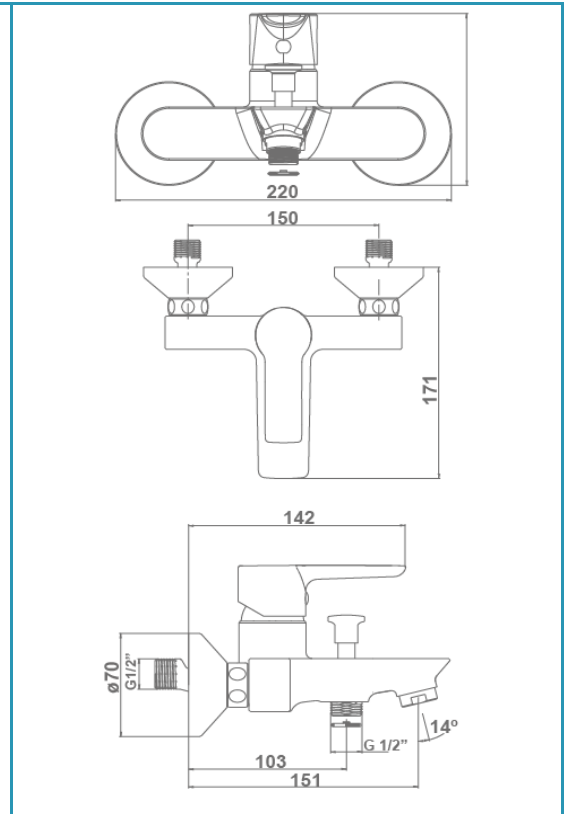

gala

Reference G3782400
 Description Bath and shower mixer with shower set
 Collection ARIJA

TECHNICAL SPECIFICATIONS

- Flow restrictor to 8 l/min included
- Contributes to obtaining VERDE certification through its sustainable use of water
- Produced with recycled materials
- The alloy used to produce it is included in the "European Positive List" (no migration of hazardous materials to water)
- G-Last chrome technology: high resistance against scratches

Ceramic discs cartridge $\varnothing 35$ mm

Shower set included:

- 170 cm flexible hose
- $\varnothing 10$ cm hand shower. 1 function
- Hand shower holder

FLOW RATE

Data measured in maximum flow position with mixed water