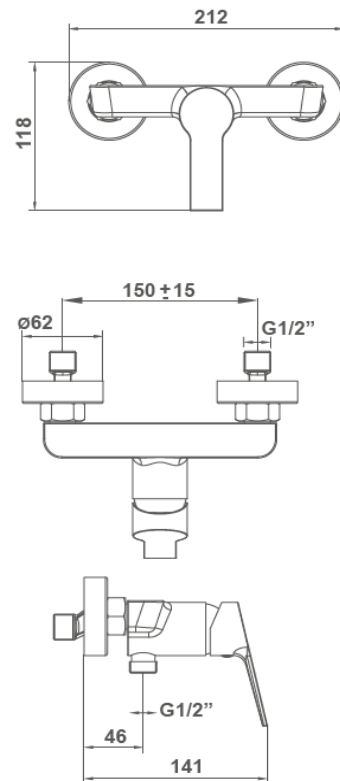

gala

Reference G3783200
Description Shower mixer with shower set
Collection ROA

TECHNICAL SPECIFICATIONS

-  Flow restrictor to 8 l/min included
-  Contributes to obtaining BREEAM, LEED and VERDE certifications through its sustainable use of water
-  The alloy used to produce it is included in the "European Positive List" (no migration of hazardous materials to water)
-  G-Last chrome technology: high resistance against scratches

Ceramic discs cartridge $\varnothing 35$ mm

Shower set included:

- 150 cm flexible hose
- $\varnothing 10$ cm hand shower. 1 function
- Hand shower holder

FLOW RATE

Data measured in maximum flow position with mixed water