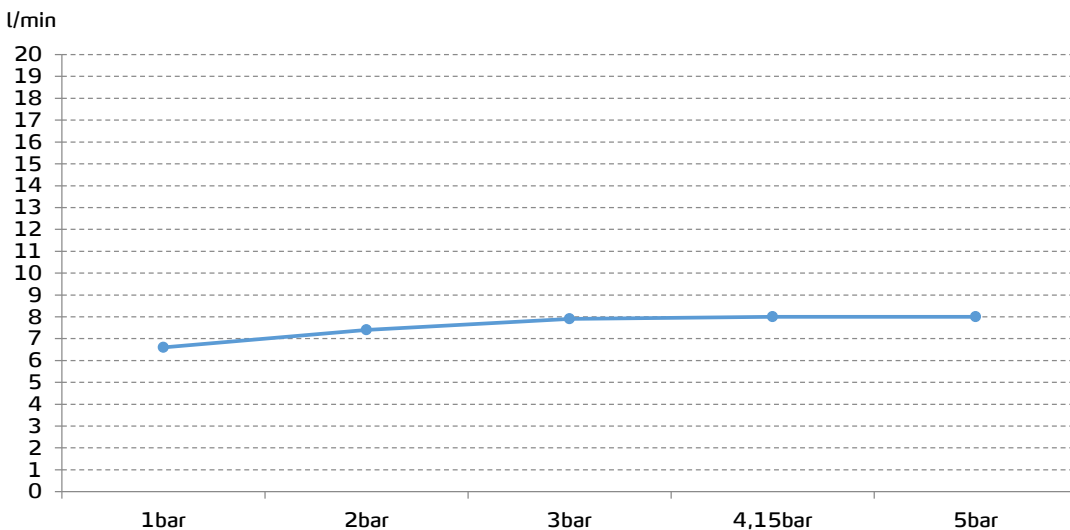

gala

Reference G3783200
Description Shower mixer with shower set
Collection ROA

TECHNICAL SPECIFICATIONS

-  Flow restrictor to 8 l/min included
-  Contributes to obtaining BREEAM, LEED and VERDE certifications through its sustainable use of water
-  The alloy used to produce it is included in the "European Positive List" (no migration of hazardous materials to water)
-  G-Last chrome technology: high resistance against scratches

Ceramic discs cartridge $\varnothing 35$ mm

Shower set included:

- 150 cm flexible hose
- $\varnothing 10$ cm hand shower. 1 function
- Hand shower holder

FLOW RATE

Data measured in maximum flow position with mixed water