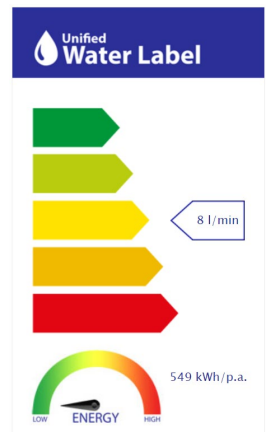

gala

Reference G3783200
Description Shower mixer with shower set
Collection ROA

TECHNICAL SPECIFICATIONS

-  Flow restrictor to 8 l/min included
-  Contributes to obtaining BREEAM, LEED and VERDE certifications through its sustainable use of water
-  The alloy used to produce it is included in the "European Positive List" (no migration of hazardous materials to water)
-  G-Last chrome technology: high resistance against scratches

Ceramic discs cartridge $\varnothing 35$ mm

Shower set included:

- 150 cm flexible hose
- $\varnothing 10$ cm hand shower. 1 function
- Hand shower holder

FLOW RATE

Data measured in maximum flow position with mixed water