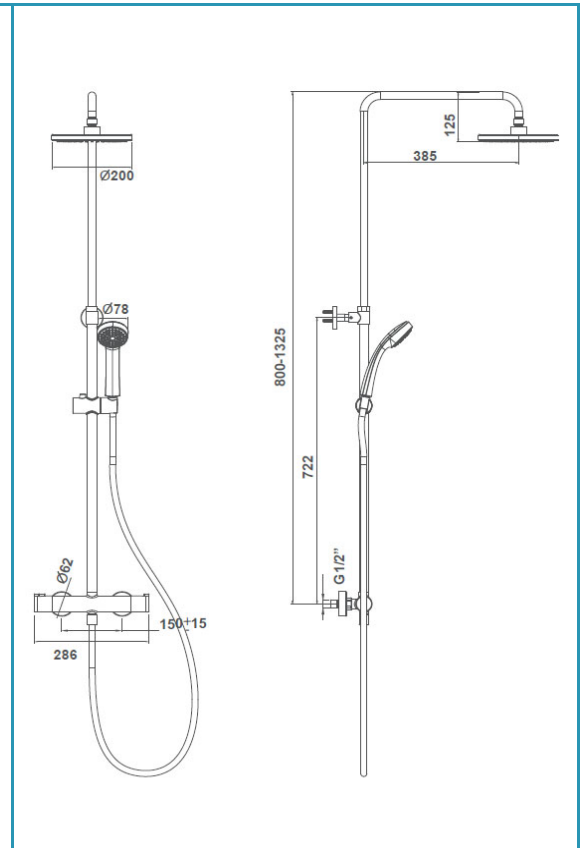

gala

Reference G3783500
Description Thermostatic shower column
Collection ROA

TECHNICAL SPECIFICATIONS

- Flow restrictor to 8 l/min included
- Contributes to obtaining BREEAM, LEED and VERDE certifications through its sustainable use of water
- The alloy used to produce it is included in the "European Positive List" (no migration of hazardous materials to water)
- G-Last chrome technology: high resistance against scratches

Thermostatic faucet

49 cm extensible shower bar

Shower set included:

- Ø 20 cm shower head
- 150 cm flexible hose
- Ø 10 cm hand shower. 1 function
- Hand shower holder

FLOW RATE

Data measured in maximum flow position with mixed water