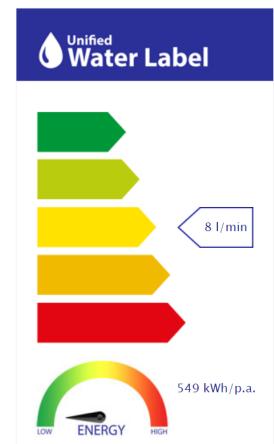

gala

Reference G3783500
Description Thermostatic shower column
Collection ROA

TECHNICAL SPECIFICATIONS

- Flow restrictor to 8 l/min included
- Contributes to obtaining BREEAM, LEED and VERDE certifications through its sustainable use of water
- The alloy used to produce it is included in the "European Positive List" (no migration of hazardous materials to water)
- G-Last chrome technology: high resistance against scratches

Thermostatic faucet

49 cm extensible shower bar

Shower set included:

- Ø 20 cm shower head
- 150 cm flexible hose
- Ø 10 cm hand shower. 1 function
- Hand shower holder

FLOW RATE

Data measured in maximum flow position with mixed water