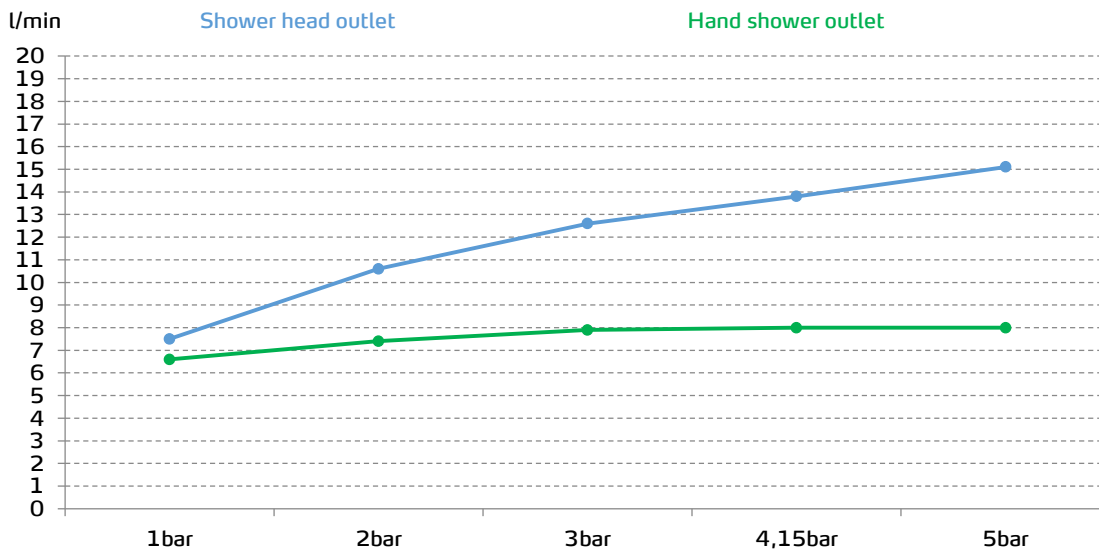

gala

Reference G3783500
Description Thermostatic shower column
Collection ROA

TECHNICAL SPECIFICATIONS

- Flow restrictor to 8 l/min included
- Contributes to obtaining BREEAM, LEED and VERDE certifications through its sustainable use of water
- The alloy used to produce it is included in the "European Positive List" (no migration of hazardous materials to water)
- G-Last chrome technology: high resistance against scratches

Thermostatic faucet

49 cm extensible shower bar

Shower set included:

- Ø 20 cm shower head
- 150 cm flexible hose
- Ø 10 cm hand shower. 1 function
- Hand shower holder

FLOW RATE

Data measured in maximum flow position with mixed water