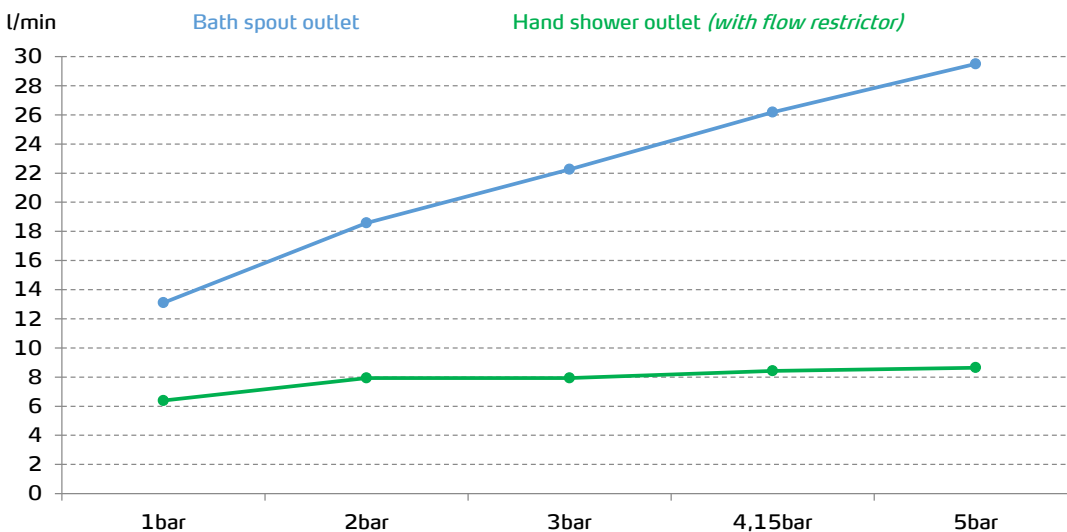

gala

Reference G3782402
 Description Bath and shower mixer with shower set
 Collection ARIJA

TECHNICAL SPECIFICATIONS

- Flow restrictor to 8 l/min included
- Contributes to obtaining VERDE certification through its sustainable use of water
- Produced with recycled materials
- The alloy used to produce it is included in the "European Positive List" (no migration of hazardous materials to water)
- G-Last chrome technology: high resistance against scratches

Ceramic discs cartridge $\varnothing 35$ mm

Shower set included:

- 170 cm flexible hose
- $\varnothing 10$ cm hand shower. 1 function
- Hand shower holder

FLOW RATE

Data measured in maximum flow position with mixed water