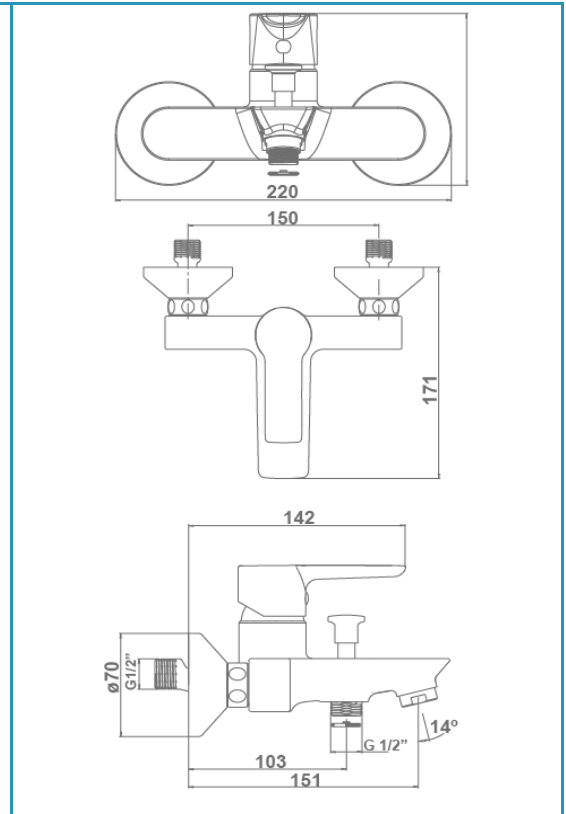

gala

Reference G3782402
 Description Bath and shower mixer with shower set
 Collection ARIJA

TECHNICAL SPECIFICATIONS

- Flow restrictor to 8 l/min included
- Contributes to obtaining VERDE certification through its sustainable use of water
- Produced with recycled materials
- The alloy used to produce it is included in the "European Positive List" (no migration of hazardous materials to water)
- G-Last chrome technology: high resistance against scratches

Ceramic discs cartridge $\varnothing 35$ mm

Shower set included:

- 170 cm flexible hose
- $\varnothing 10$ cm hand shower. 1 function
- Hand shower holder

FLOW RATE

Data measured in maximum flow position with mixed water