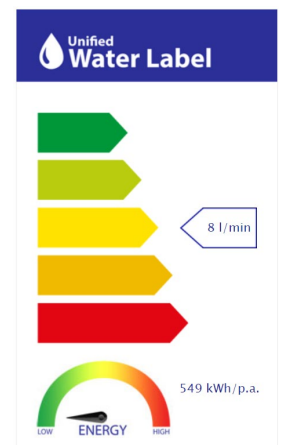

gala

Reference G3782300
 Description Shower mixer with shower set
 Collection ARIJA

TECHNICAL SPECIFICATIONS

- Flow restrictor to 8 l/min included
- Contributes to obtaining BREEAM, LEED and VERDE certifications through its sustainable use of water
- Produced with recycled materials
- The alloy used to produce it is included in the "European Positive List" (no migration of hazardous materials to water)
- G-Last chrome technology: high resistance against scratches

Ceramic discs cartridge $\varnothing 35$ mm

Shower set included:

- 150 cm flexible hose
- $\varnothing 10$ cm hand shower. 1 function
- Hand shower holder

FLOW RATE

Data measured in maximum flow position with mixed water