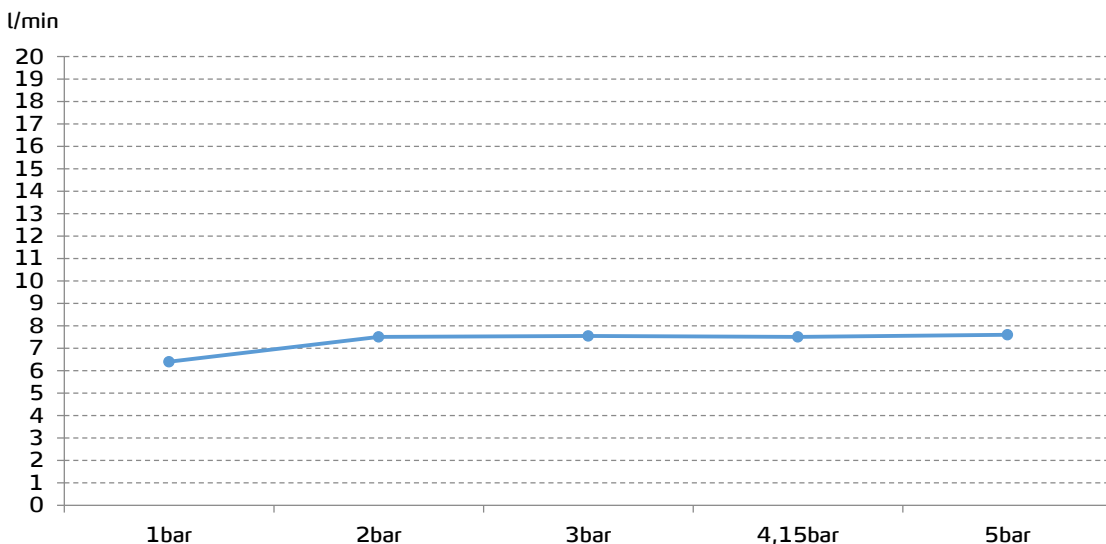

gala

Reference G3782300
 Description Shower mixer with shower set
 Collection ARIJA

TECHNICAL SPECIFICATIONS

- Flow restrictor to 8 l/min included
- Contributes to obtaining BREEAM, LEED and VERDE certifications through its sustainable use of water
- Produced with recycled materials
- The alloy used to produce it is included in the "European Positive List" (no migration of hazardous materials to water)
- G-Last chrome technology: high resistance against scratches

Ceramic discs cartridge $\varnothing 35$ mm

Shower set included:

- 150 cm flexible hose
- $\varnothing 10$ cm hand shower. 1 function
- Hand shower holder

FLOW RATE

Data measured in maximum flow position with mixed water