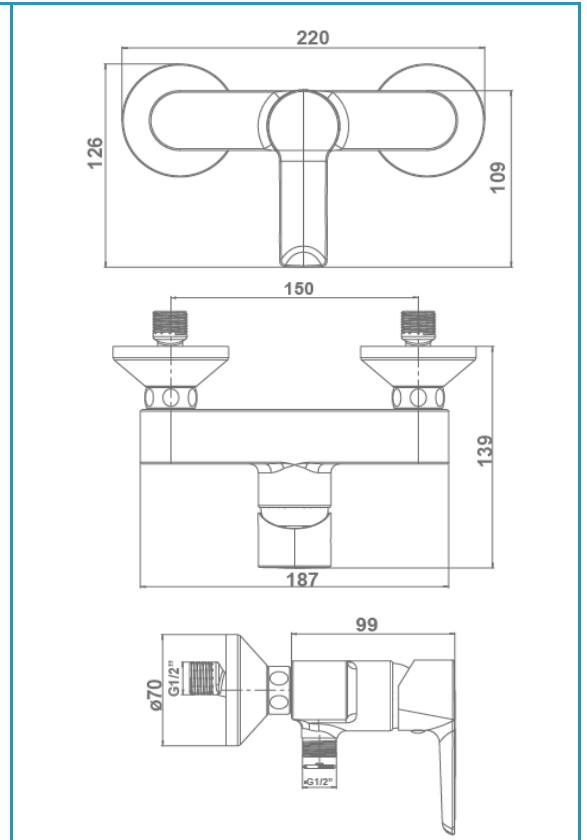

gala

Reference G3782300
 Description Shower mixer with shower set
 Collection ARIJA

TECHNICAL SPECIFICATIONS

- Flow restrictor to 8 l/min included
- Contributes to obtaining BREEAM, LEED and VERDE certifications through its sustainable use of water
- Produced with recycled materials
- The alloy used to produce it is included in the "European Positive List" (no migration of hazardous materials to water)
- G-Last chrome technology: high resistance against scratches

Ceramic discs cartridge $\varnothing 35$ mm

Shower set included:

- 150 cm flexible hose
- $\varnothing 10$ cm hand shower. 1 function
- Hand shower holder

FLOW RATE

Data measured in maximum flow position with mixed water