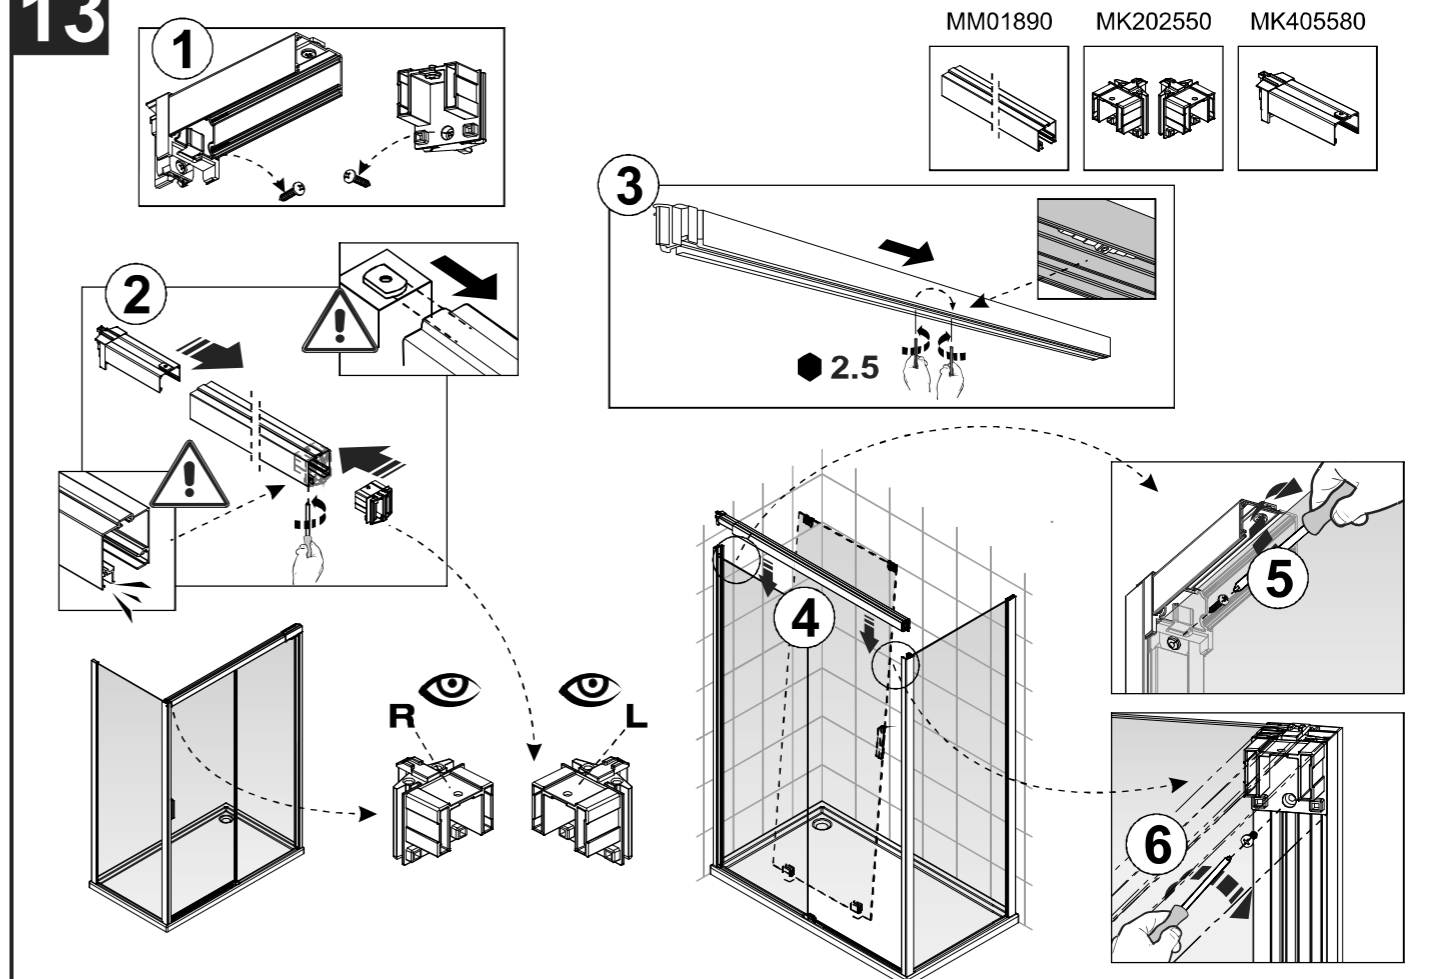

13

MM01890 MK202550 MK405580