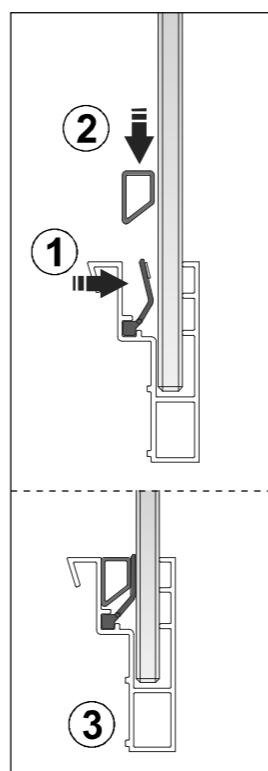

3

gala easy-clean

GLASS

gala easy-clean

GLASS

5

4

MP0108

6

MU0562