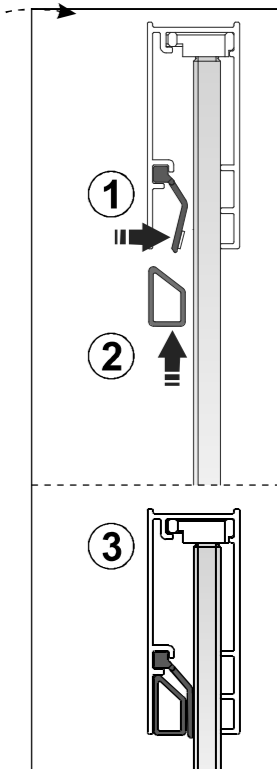

3

gala easy-clean

GLASS

gala easy-clean

GLASS

5

4

MP0108

6

MU0562