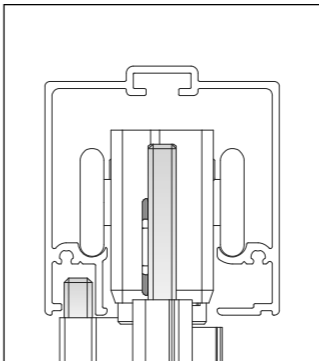

16

MK202470