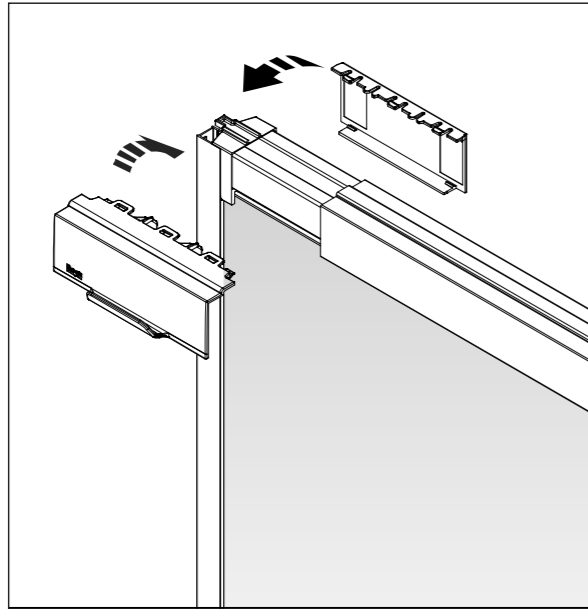

21

MK202560

22

MK202420

MK202400

MTP0425

MTP0427

MTP0429