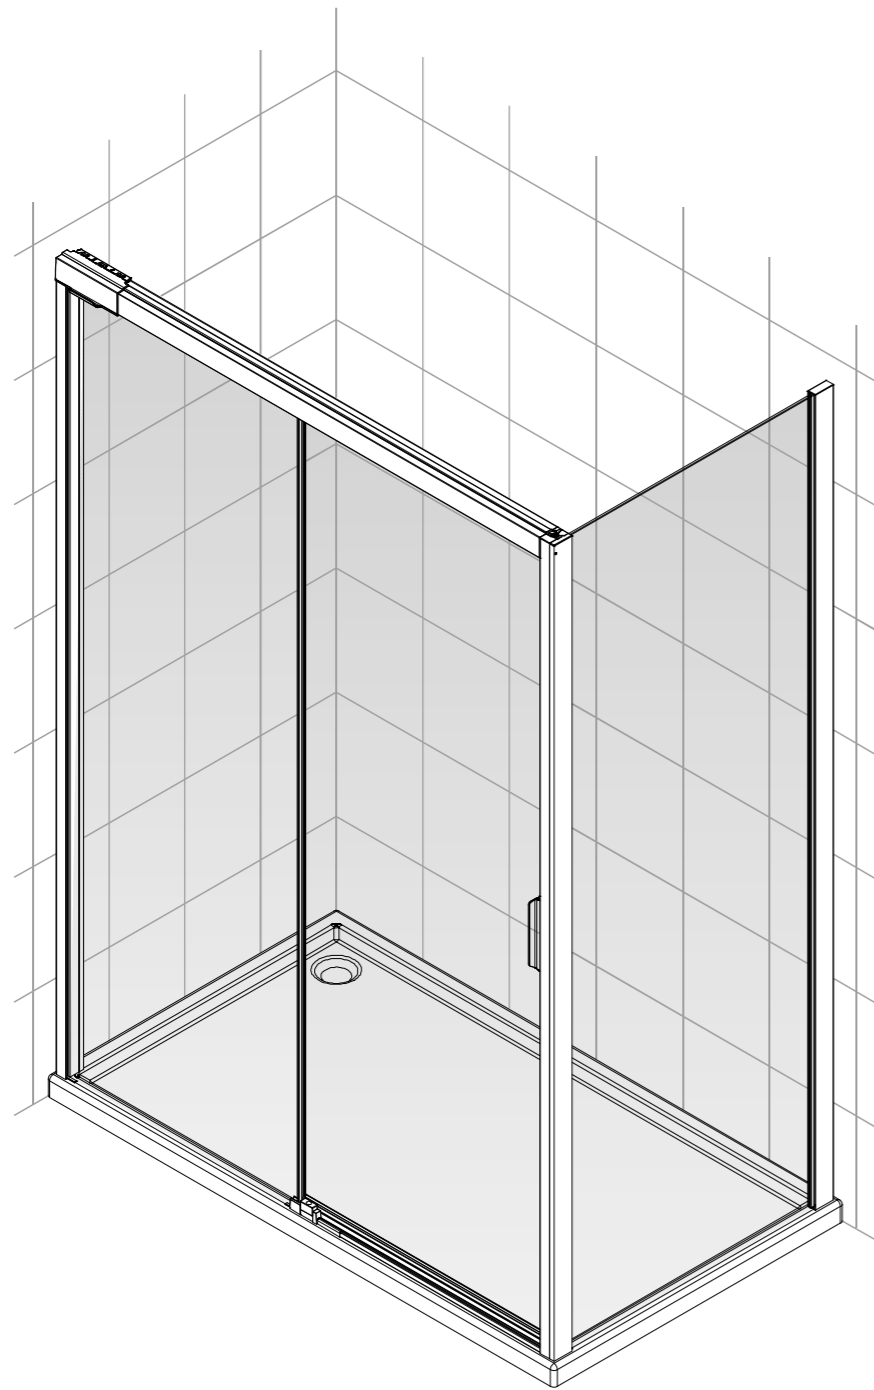

gala

KLEVAN
F+LF

F

MK306200			
MK202560	x1	x1	
MK405580	x1		
MK202470	x2		
MK202550	x1	x1	
MK202420	x1	x1	
MK202430	x1	x1	
MK201940	x6	Ø6 x6	
MK202350	x1 MTS0019	x1 MTS0020	x1 MTS0021
	MM01890 x1	MM01850 x1	MM01880 x1
	MM01900 x1	MU0557 x1	
	MM01910 x1	MU0560 x1 MU0560020	MU0563010 x1
		MU0567 x1