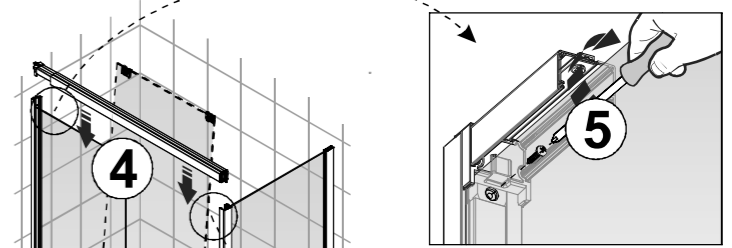

13

MM01890 MK202550 MK405580