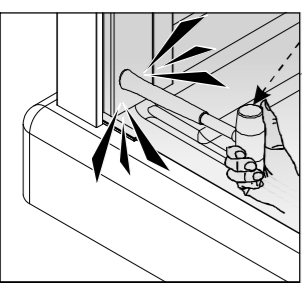

10

gala easy-clean
GLASS

easy-clean
GLASS

11

MU0557

12

MM01900 MK202430

13

MM01890 MK202550 MK405580