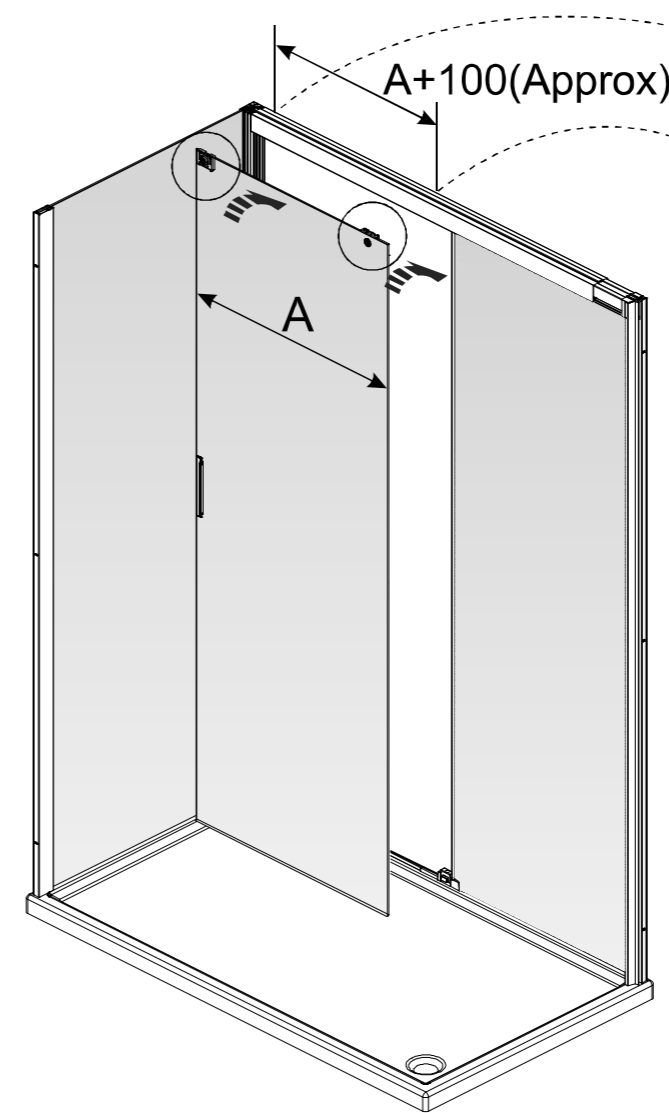

16

MK202470