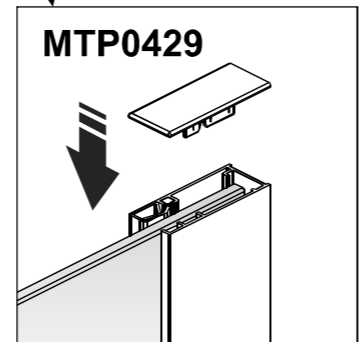

21

MK202560

22

MK202420

MK202400

MTP0425

MTP0427

MTP0429

23

galabaño

Cerámicas Gala S.A.
Ctra. Madrid-Irún km. 244
Apartado 293 • 09080 Burgos
Tel. +34 947 47 41 00
Fax +34 947 47 41 03
Email: general@gala.es

Asistencia técnica
Tel. +34 902 11 06 43
Fax +34 947 47 41 03
galasat@gala.es

Website
www.gala.es
Facebook
www.facebook.com/gala.bano
Twitter
www.twitter.com/gala_bano