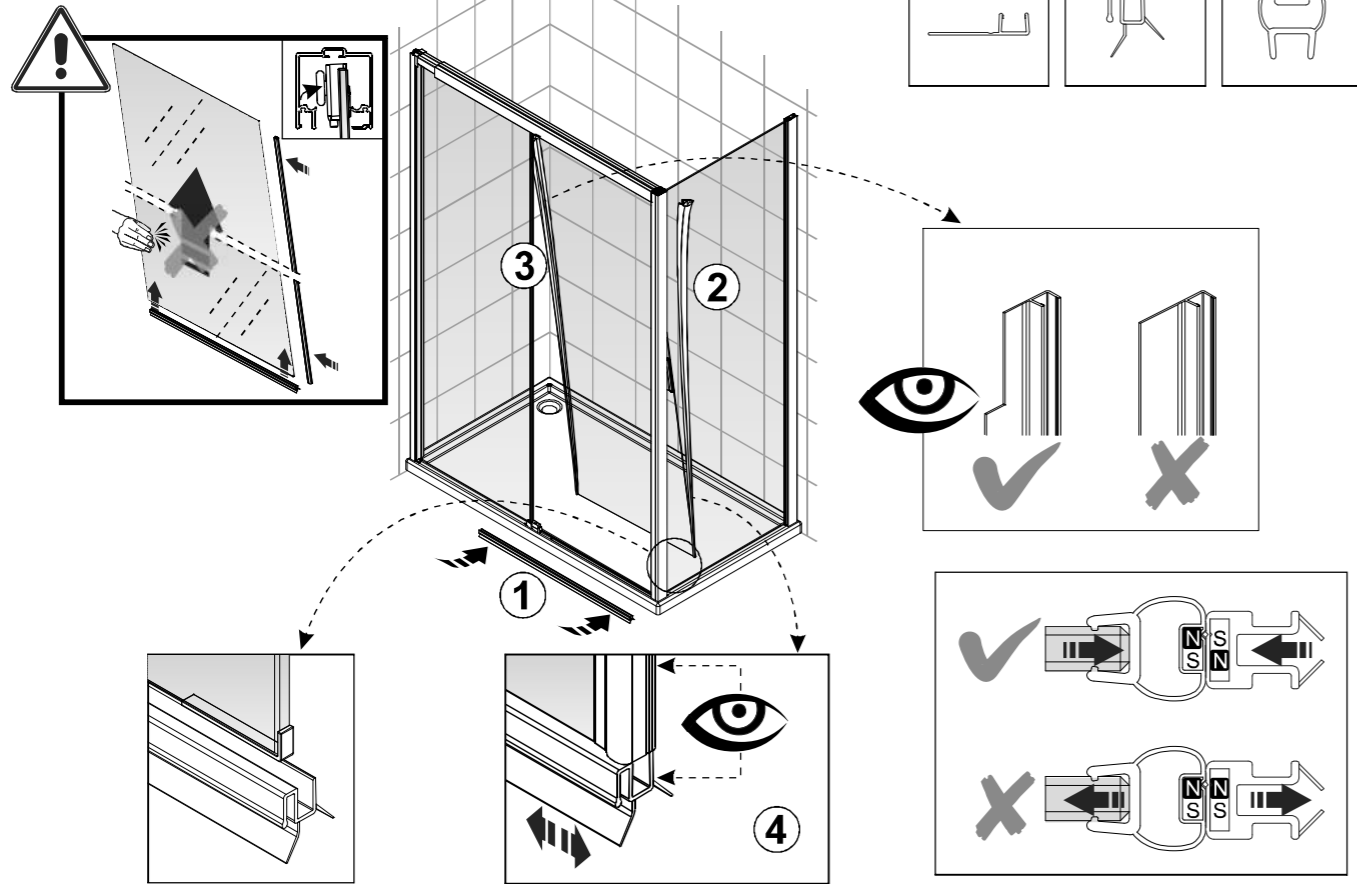

17

MU0560010 MU0563010 MU0567