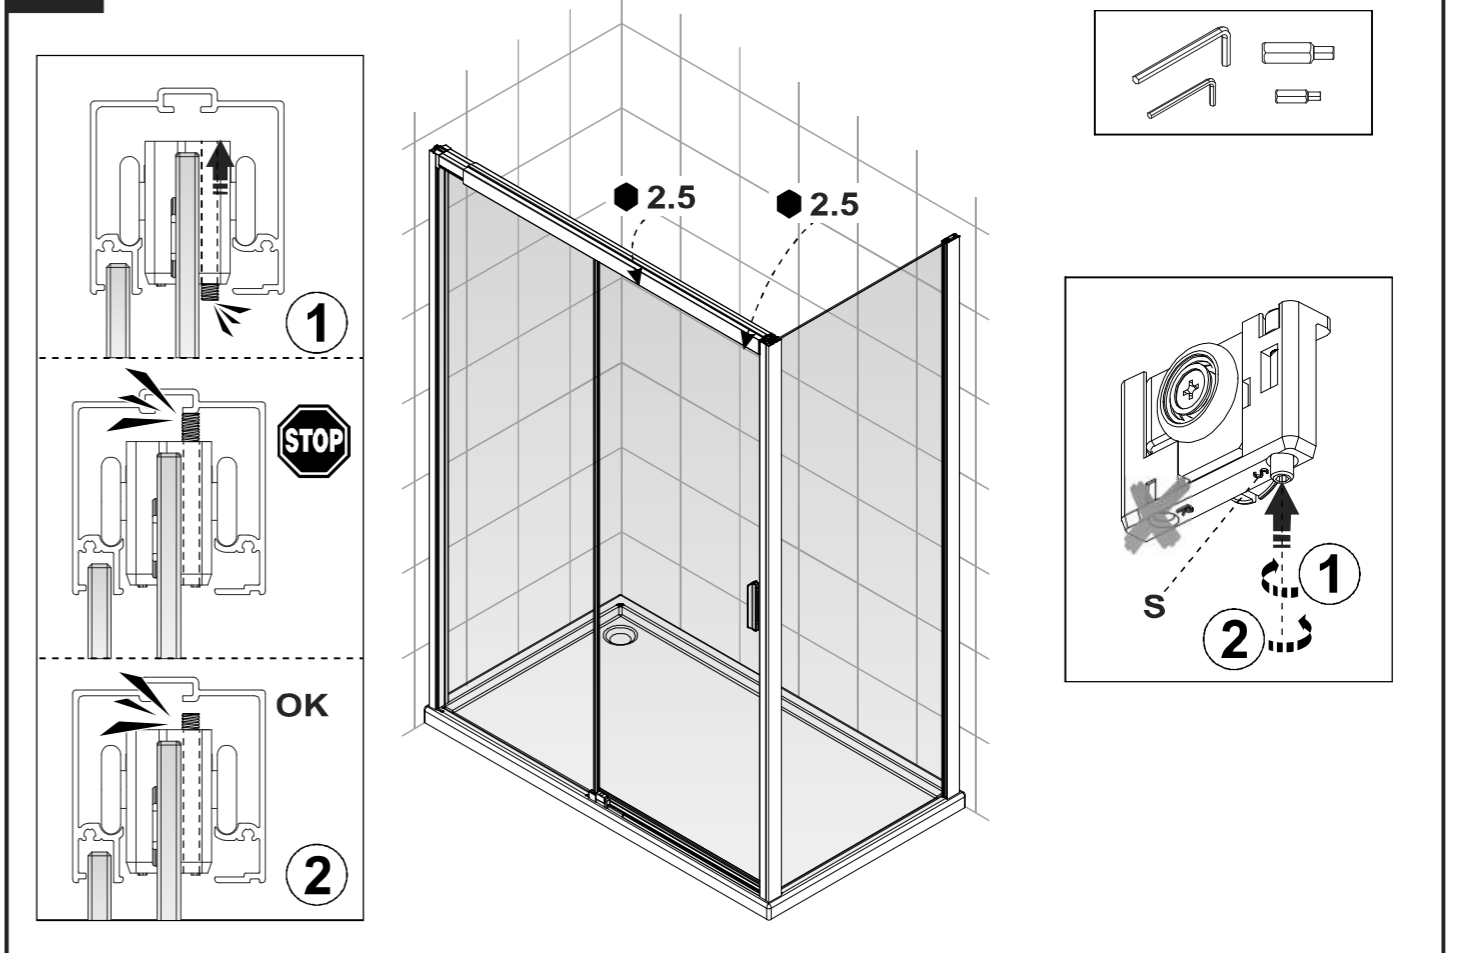

17

MU0560010 MU0563010 MU0567

19

MK20235

18

20

MK20235