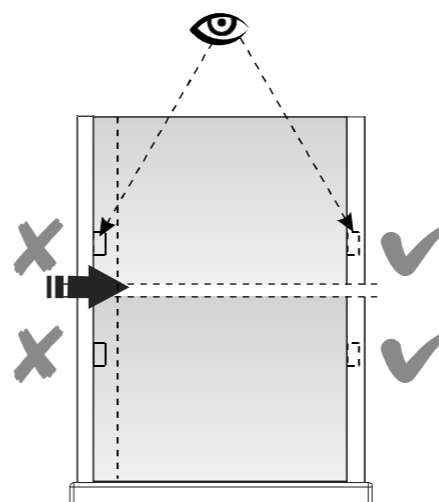

3

gala easy-clean

GLASS

gala easy-clean

GLASS

5

4

MP0108

6

MU0562