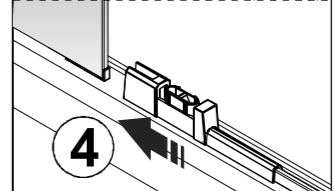

12

MM01900 MK202430