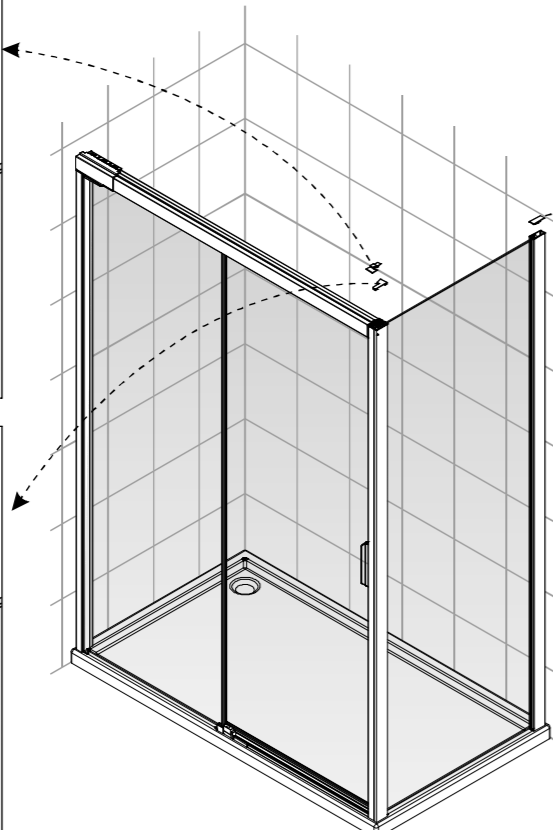

21

MK202560

22

MK202420

MK202400

MTP0425

MTP0427

MTP0429

23

galabaño

Cerámicas Gala S.A.
Ctra. Madrid-Irún km. 244
Apartado 293 • 09080 Burgos
Tel. +34 947 47 41 00
Fax +34 947 47 41 03
Email: general@gala.es

Asistencia técnica
Tel. +34 902 11 06 43
Fax +34 947 47 41 03
galasat@gala.es

Website
www.gala.es
Facebook
www.facebook.com/gala.bano
Twitter
www.twitter.com/gala_bano