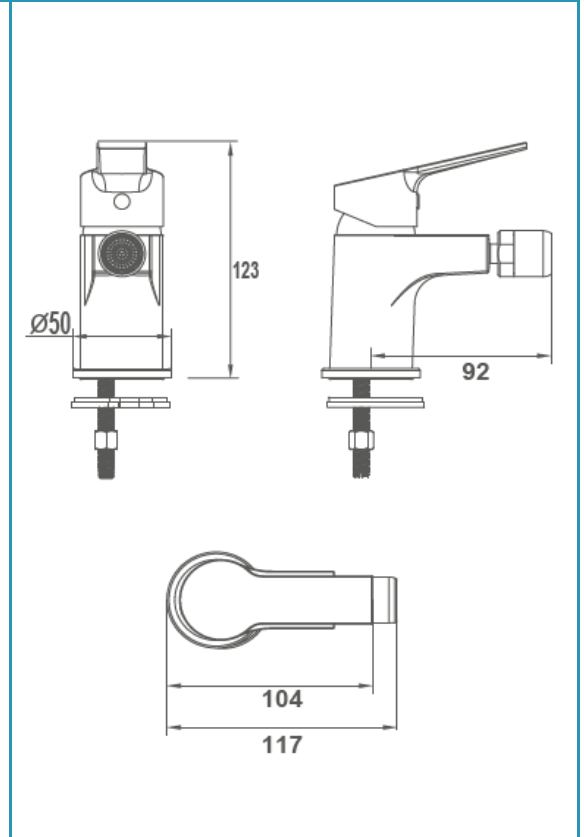

# gala

Reference G3783100  
Description Bidet mixer  
Collection ROA

## TECHNICAL SPECIFICATIONS

-  Flow restrictor to 5 l/min included
  -  The alloy used to produce it is included in the "European Positive List" (no migration of hazardous materials to water)
  -  G-Last chrome technology: high resistance against scratches
- Ceramic discs cartridge  $\varnothing 35$  mm
- 3/8" flexible connection hoses included
- Installation with up-down valve

## FLOW RATE

Data measured in maximum flow position with mixed water