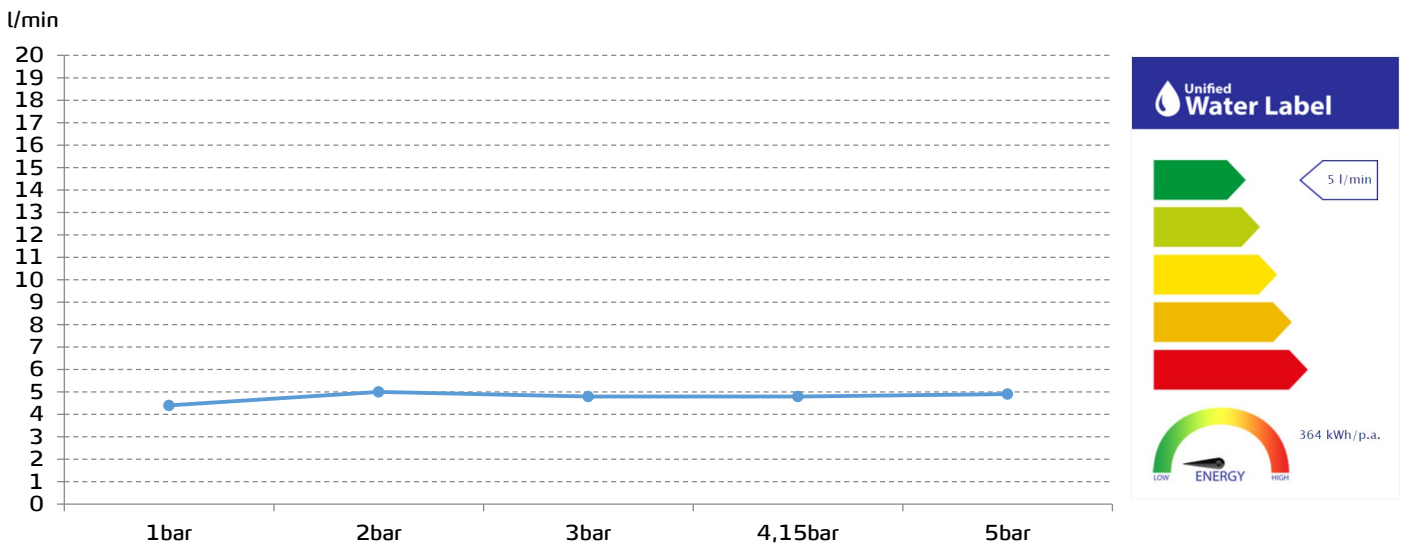

# gala

Reference G3783100  
Description Bidet mixer  
Collection ROA

## TECHNICAL SPECIFICATIONS

-  Flow restrictor to 5 l/min included
  -  The alloy used to produce it is included in the "European Positive List" (no migration of hazardous materials to water)
  -  G-Last chrome technology: high resistance against scratches
- Ceramic discs cartridge  $\varnothing 35$  mm
- 3/8" flexible connection hoses included
- Installation with up-down valve

## FLOW RATE

Data measured in maximum flow position with mixed water