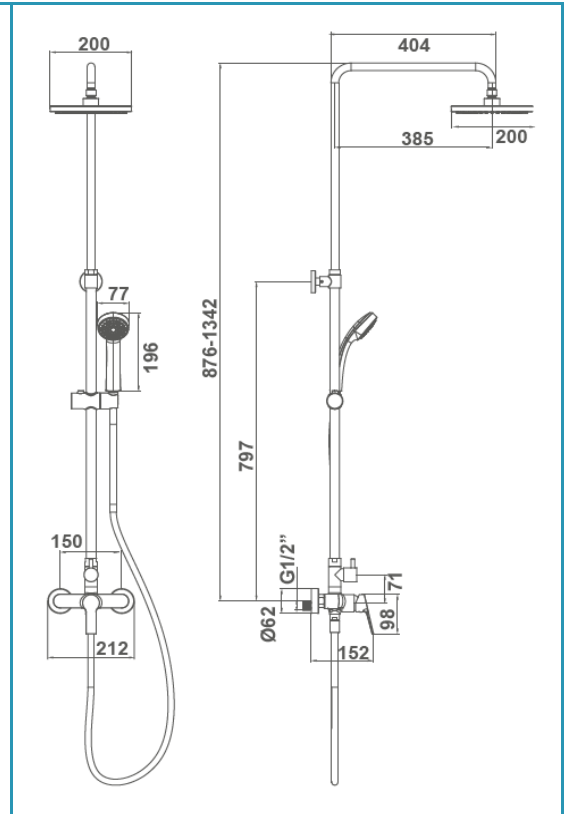

# gala

Reference G3783400  
 Description Shower column  
 Collection ROA

## TECHNICAL SPECIFICATIONS

- Flow restrictor to 8 l/min included
- Contributes to obtaining BREEAM, LEED and VERDE certifications through its sustainable use of water
- The alloy used to produce it is included in the "European Positive List" (no migration of hazardous materials to water)
- G-Last chrome technology: high resistance against scratches

46 cm extensible shower bar

Shower set included:

- Ø 20 cm shower head
- 150 cm flexible hose
- Ø 10 cm hand shower. 1 function
- Hand shower holder

## FLOW RATE

Data measured in maximum flow position with mixed water