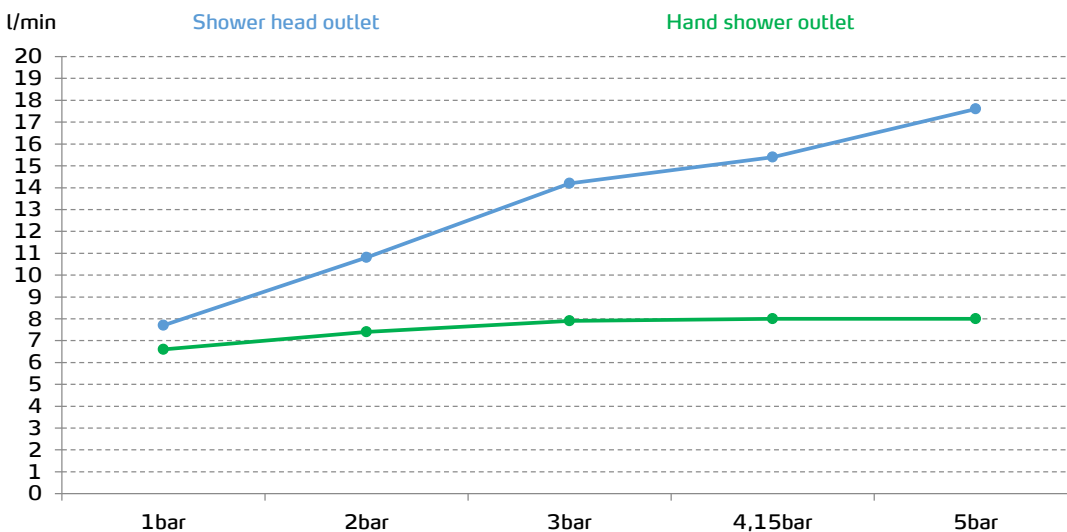

# gala

Reference G3783400  
 Description Shower column  
 Collection ROA

## TECHNICAL SPECIFICATIONS

- Flow restrictor to 8 l/min included
- Contributes to obtaining BREEAM, LEED and VERDE certifications through its sustainable use of water
- The alloy used to produce it is included in the "European Positive List" (no migration of hazardous materials to water)
- G-Last chrome technology: high resistance against scratches

46 cm extensible shower bar

Shower set included:

- Ø 20 cm shower head
- 150 cm flexible hose
- Ø 10 cm hand shower. 1 function
- Hand shower holder

## FLOW RATE

Data measured in maximum flow position with mixed water