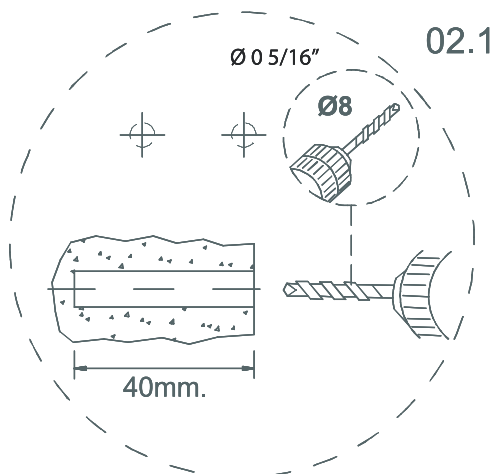

x2

x4

x4

BO-719

x2

x4 Ø4x22

x1 Ø4x35

01.

L:59,5cms. → X=53,5cms.
 L:79,5cms. → X=73,5cms.
 L:99,5cms. → X=93,5cms.

L:23 2/4" → X=21 1/16"
 L:31 1/4" → X=28 15/16"
 L:39 1/4" → X=36 13/16"

 H+50,7cms.
 H+19 4/4"

02.

BO-719

03.

0.4

0.5