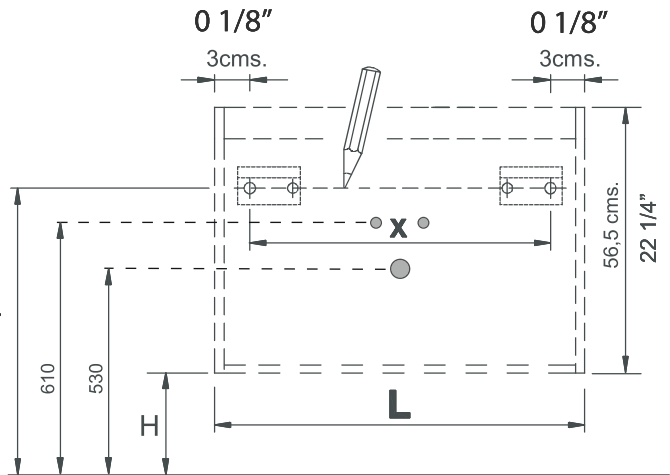

x2

x4

x4

BO-719

x2

x4 Ø4x22

x1 Ø4x35

01.

L:59,5cms. → X=53,5cms.
 L:79,5cms. → X=73,5cms.
 L:99,5cms. → X=93,5cms.

L:23 2/4" → X=21 1/16"
 L:31 1/4" → X=28 15/16"
 L:39 1/4" → X=36 13/16"

 H+50,7cms.
 H+19 4/4"

02.

BO-719

03.

0.4

0.5