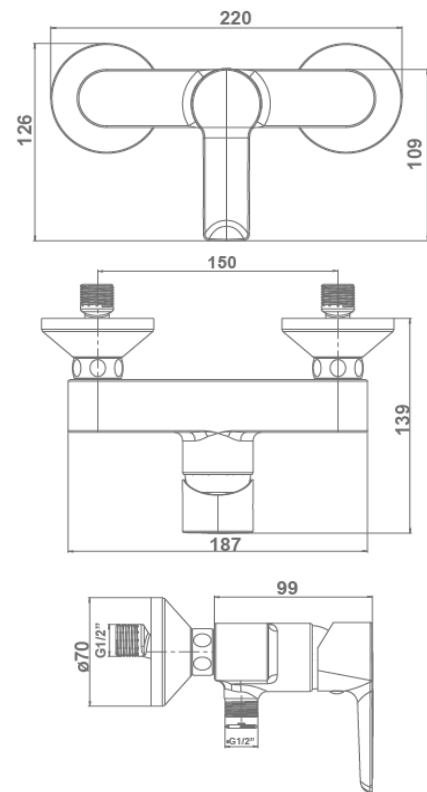

# gala

Reference G3782302  
Description Shower mixer with shower set  
Collection ARIJA

Ceramic discs cartridge  $\varnothing 35$  mm

Shower set included:

- 150 cm flexible hose
- $\varnothing 10$  cm hand shower. 1 function
- Hand shower holder

## FLOW RATE

Data measured in maximum flow position with mixed water