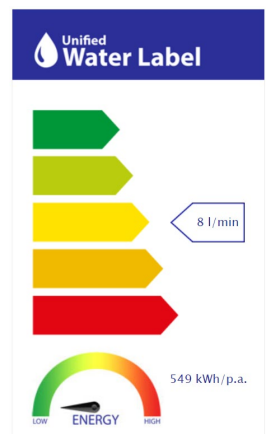

## TECHNICAL SPECIFICATIONS

- Flow restrictor to 8 l/min included
- Contributes to obtaining BREEAM, LEED and VERDE certifications through its sustainable use of water
- Produced with recycled materials
- The alloy used to produce it is included in the "European Positive List" (no migration of hazardous materials to water)
- G-Last chrome technology: high resistance against scratches

Ceramic discs cartridge  $\varnothing 35$  mm

Shower set included:

- 150 cm flexible hose
- $\varnothing 10$  cm hand shower. 1 function
- Hand shower holder

## FLOW RATE

Data measured in maximum flow position with mixed water