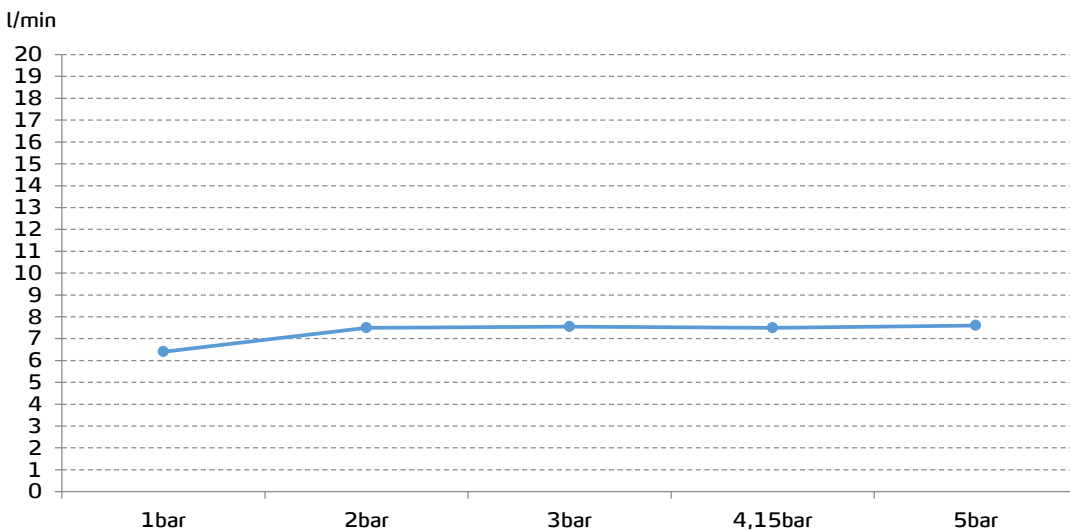

## TECHNICAL SPECIFICATIONS

- Flow restrictor to 8 l/min included
- Contributes to obtaining BREEAM, LEED and VERDE certifications through its sustainable use of water
- Produced with recycled materials
- The alloy used to produce it is included in the "European Positive List" (no migration of hazardous materials to water)
- G-Last chrome technology: high resistance against scratches

Ceramic discs cartridge  $\varnothing 35$  mm

Shower set included:

- 150 cm flexible hose
- $\varnothing 10$  cm hand shower. 1 function
- Hand shower holder

## FLOW RATE

Data measured in maximum flow position with mixed water